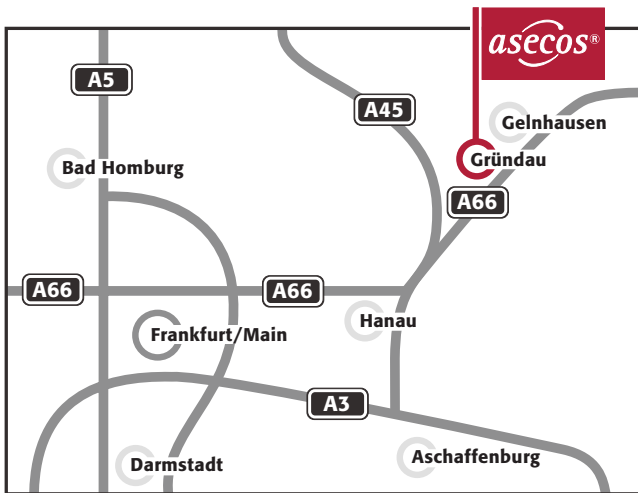

Map:

Detailed Map:

From direction north-east A4, A7 (coming from direction Kassel)

- At the junction **Autobahndreieck Fulda** change from **A7** onto **A66** direction **Hanau, A66, Fulda-Sud, Frankfurt**.
- Leave **A66** at junction (53) **Anschlussstelle Fulda-Sud** and join **B40**.
- Leave **B40** and join **A66** at junction **Anschlussstelle Neuhof-West** direction **Hanau, A66, Frankfurt**.
- Leave **A66** at junction (42) **Anschlussstelle Gründau-Lieblös** direction **B457, Gründau-Lieblös, Büdingen, Gewerbegebiet G.-Lieblös, Gewerbegebiet G.-Rothenbergen**.
- 1st traffic light: head straightforward (McDonald's on the right hand side)
- 2nd traffic light: turn left
- At the end of the street turn right.
- Behind the roundabout (2nd exit) turn right into **Weiherfeldsiedlung**.
- You are entering **Gründau**.
- You have arrived at your destination **asecos GmbH**.
- Left gate: **production facilities** (visitor parking area behind the building)
- Right gate: **administration building**, reception desk (visitor parking area in front of the building)

For drivers using satellite navigation

- Please type in the address stated at the top of this page.
- Some navigation systems might have difficulties recognizing „Weiherfeldsiedlung“. In this case please enter „Leipziger Straße“ as street name. You will find our premises near the sports field.