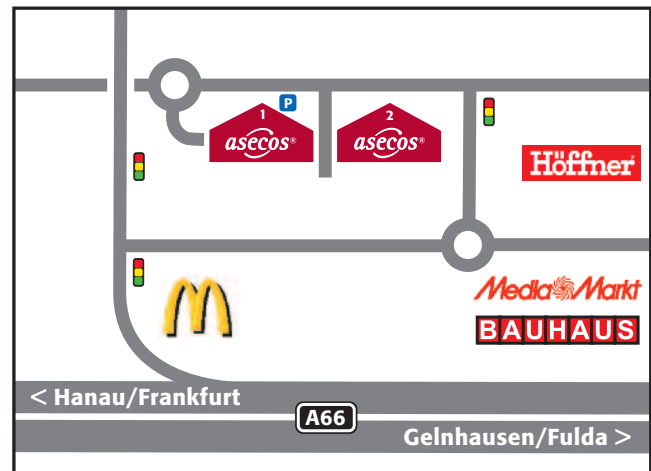

Map:

Detailed Map:

From direction north-east A4, A7 (coming from direction Kassel)

- At the junction **Autobahndreieck Fulda** change from **A7** onto **A66** direction **Hanau, A66, Fulda-Sud, Frankfurt**.
- Leave **A66** at junction (53) **Anschlussstelle Fulda-Sud** and join **B40**.
- Leave **B40** and join **A66** at junction **Anschlussstelle Neuhof-West** direction **Hanau, A66, Frankfurt**.
- Leave **A66** at junction (42) **Anschlussstelle Gründau-Lieblös** direction **B457, Gründau-Lieblös, Büdingen, Gewerbegebiet G.-Lieblös, Gewerbegebiet G.-Rothenbergen**.
- 1st traffic light: head straightforward (McDonald's on the right hand side)
- 2nd traffic light: turn left
- At the end of the street turn right.
- Behind the roundabout (2nd exit) turn right into **Weiherfeldsiedlung**.
- You are entering **Gründau**.
- You have arrived at your destination **asecos GmbH**.
- Left gate: **production facilities** (visitor parking area behind the building)
- Right gate: **administration building**, reception desk (visitor parking area in front of the building)